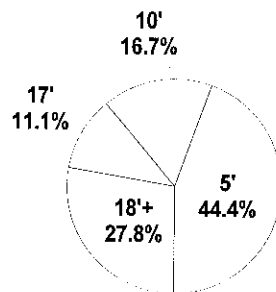

Scoring Range