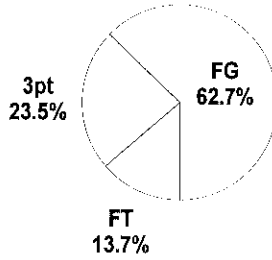

Scoring Distribution

Scoring Locations

By Period	FG	FGA	FG%	3Pt	3PA	3P%	FT	FTA	FT%	PTS	ORB	DRB	TR	PF	AST	TO	BS	ST	P/S
1st Period	5	14	35.7	2	4	50.0	0	0	0.00	12	4	4	8	2	5	8	0	4	0.86
2nd Period	2	10	20.0	1	2	50.0	1	2	50.0	6	2	2	4	2	1	7	0	2	0.55
3rd Period	7	20	35.0	2	5	40.0	0	2	0.00	16	9	4	13	2	3	1	2	1	0.76
4th Period	4	12	33.3	0	4	0.00	5	8	62.5	13	2	4	6	7	2	5	0	5	0.81
Game	18	56	32.1	5	15	33.3	6	12	50.0	47	17	14	31	13	11	21	2	12	0.76

Scoring Breakdown

Scoring Range

KHSAA Basketball - TEAM SHOT CHART for the Rose Hill Christian Lady Royals  
 Franklin Simpson Lady Wildcats vs. Rose Hill Christian Lady Royals  
 DATE: 03/24/2006 TIME: 6:30 pm CST SITE: Diddle Arena-Bowling Green, KY

Shot Summary	M/A	%	PTS
3Pt FG	4/11	36.4%	12
2Pt FG	16/33	48.5%	32
Layups - L	2/5	40.0%	4
Layups - R	5/7	71.4%	10
Dunks	0/0	0.0%	0
Putbacks	2/5	40.0%	4
Overall Shooting	20/44	45.5%	44
Free Throws	7/13	53.8%	7
Total Points			51

Scoring Distribution

Scoring Locations

By Period	FG	FGA	FG%	3Pt	3PA	3P%	FT	FTA	FT%	PTS	ORB	DRB	TR	PF	AST	TO	BS	ST	P/S
1st Period	6	14	42.9	0	2	0.00	1	1	100	13	4	5	9	1	5	7	0	4	0.93
2nd Period	6	12	50.0	1	4	25.0	1	2	50.0	14	4	7	11	2	2	7	0	3	1.08
3rd Period	5	12	41.7	1	3	33.3	1	2	50.0	12	4	5	9	2	2	4	4	0	0.92
4th Period	3	6	50.0	2	2	100	4	8	50.0	12	1	7	8	6	3	10	2	2	1.20
Game	20	44	45.5	4	11	36.4	7	13	53.8	51	13	24	37	11	12	28	6	9	1.02